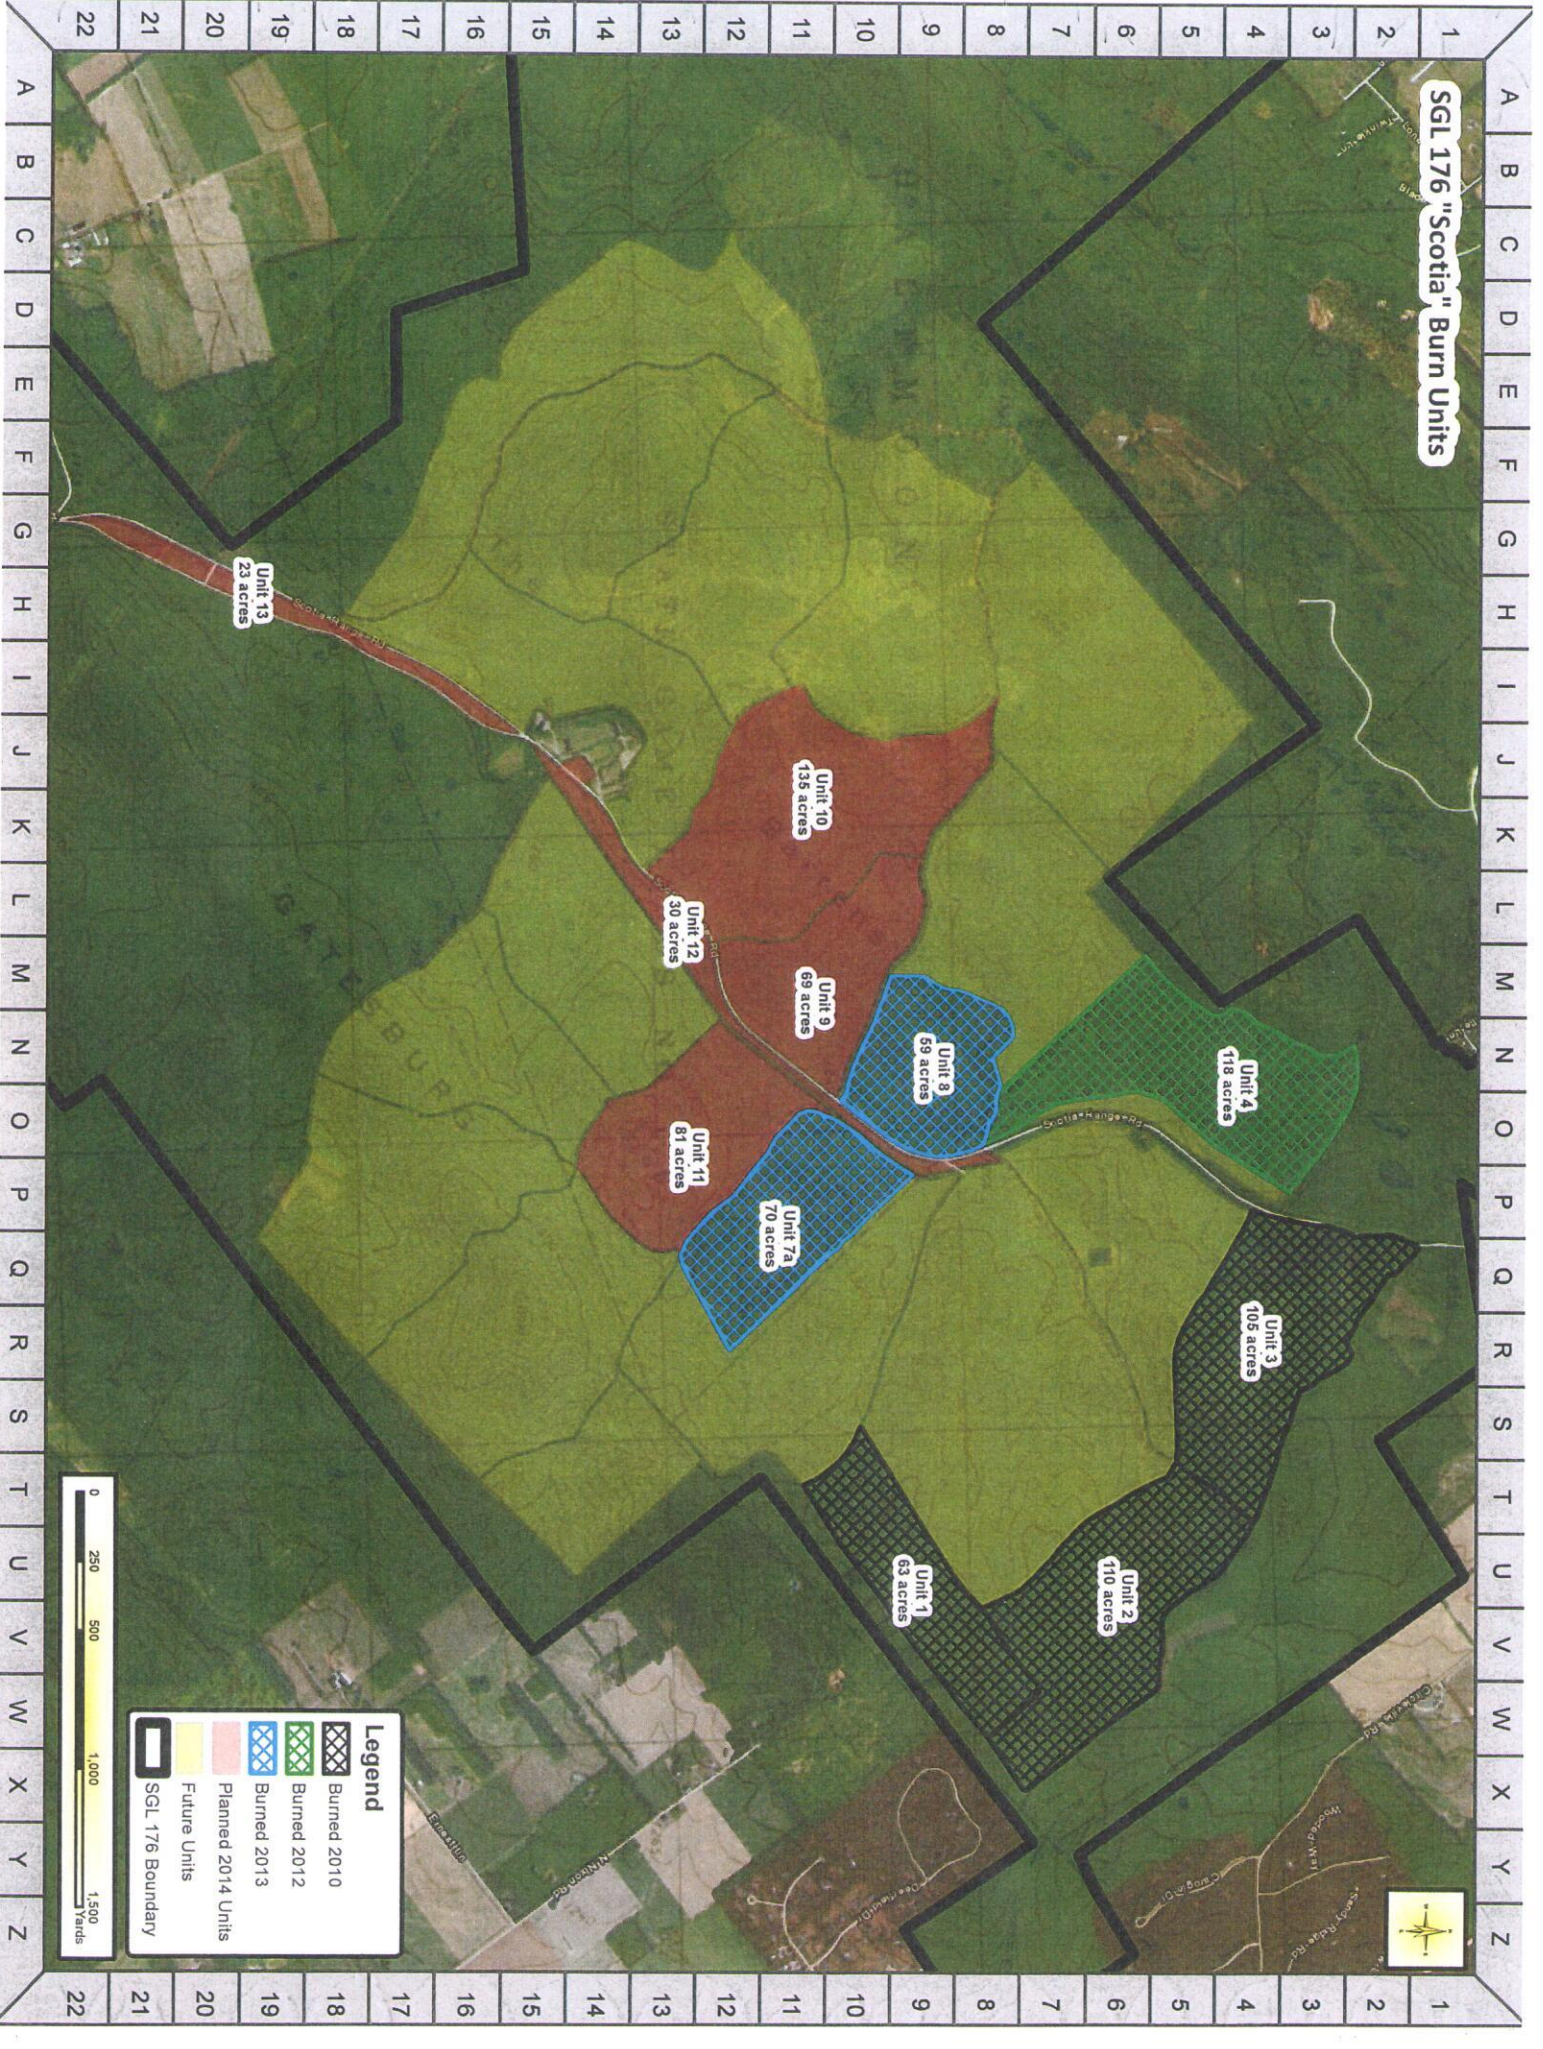

# SGL 176 "Scotia" Burn Units

**Legend**

- Burned 2010 (Dark Green cross-hatch)
- Burned 2012 (Light Green cross-hatch)
- Burned 2013 (Blue cross-hatch)
- Planned 2014 Units (Red solid)
- Future Units (Yellow solid)
- SGL 176 Boundary (Thick black outline)