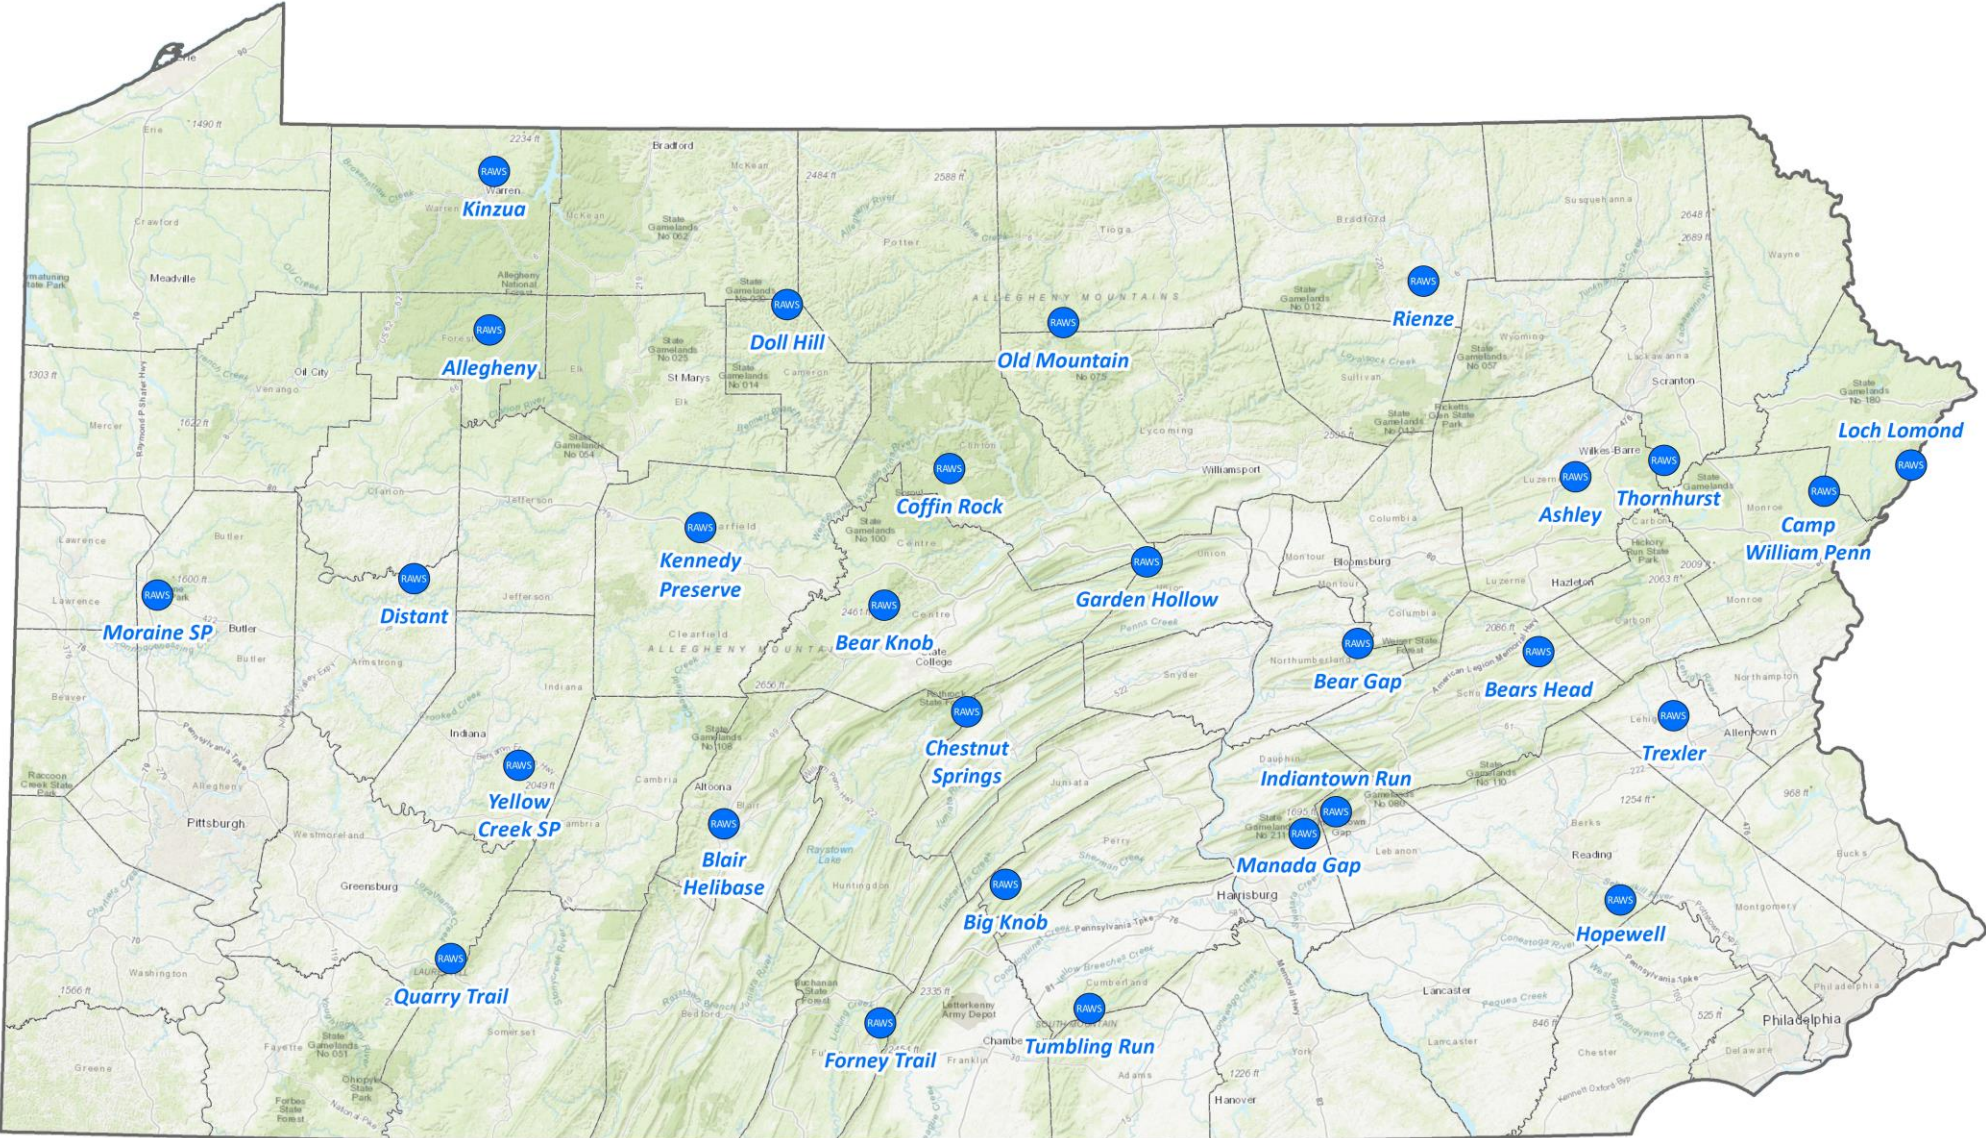

Pennsylvania RAWS Locations

Click on RAWS above to go to NWS Weather

NWS/NOAA Weather

Allegheny

Ashley

Bear Gap

Bear Knob

Bears Head

Big Knob

Blair Helibase

Camp William Penn

Chestnut Springs

Coffin Rock

Distant

Doll Hill

Forney Trail

Garden Hollow

Hopewell

Indiantown Run

Kennedy Preserve

Kinzua

Loch Lomond

Manada Gap

Moraine SP

Old Mountain

Quarry Trail

Rienze

Thornhurst

Trexler

Tumbling Run

Yellow Creek SP

PA Portable #1